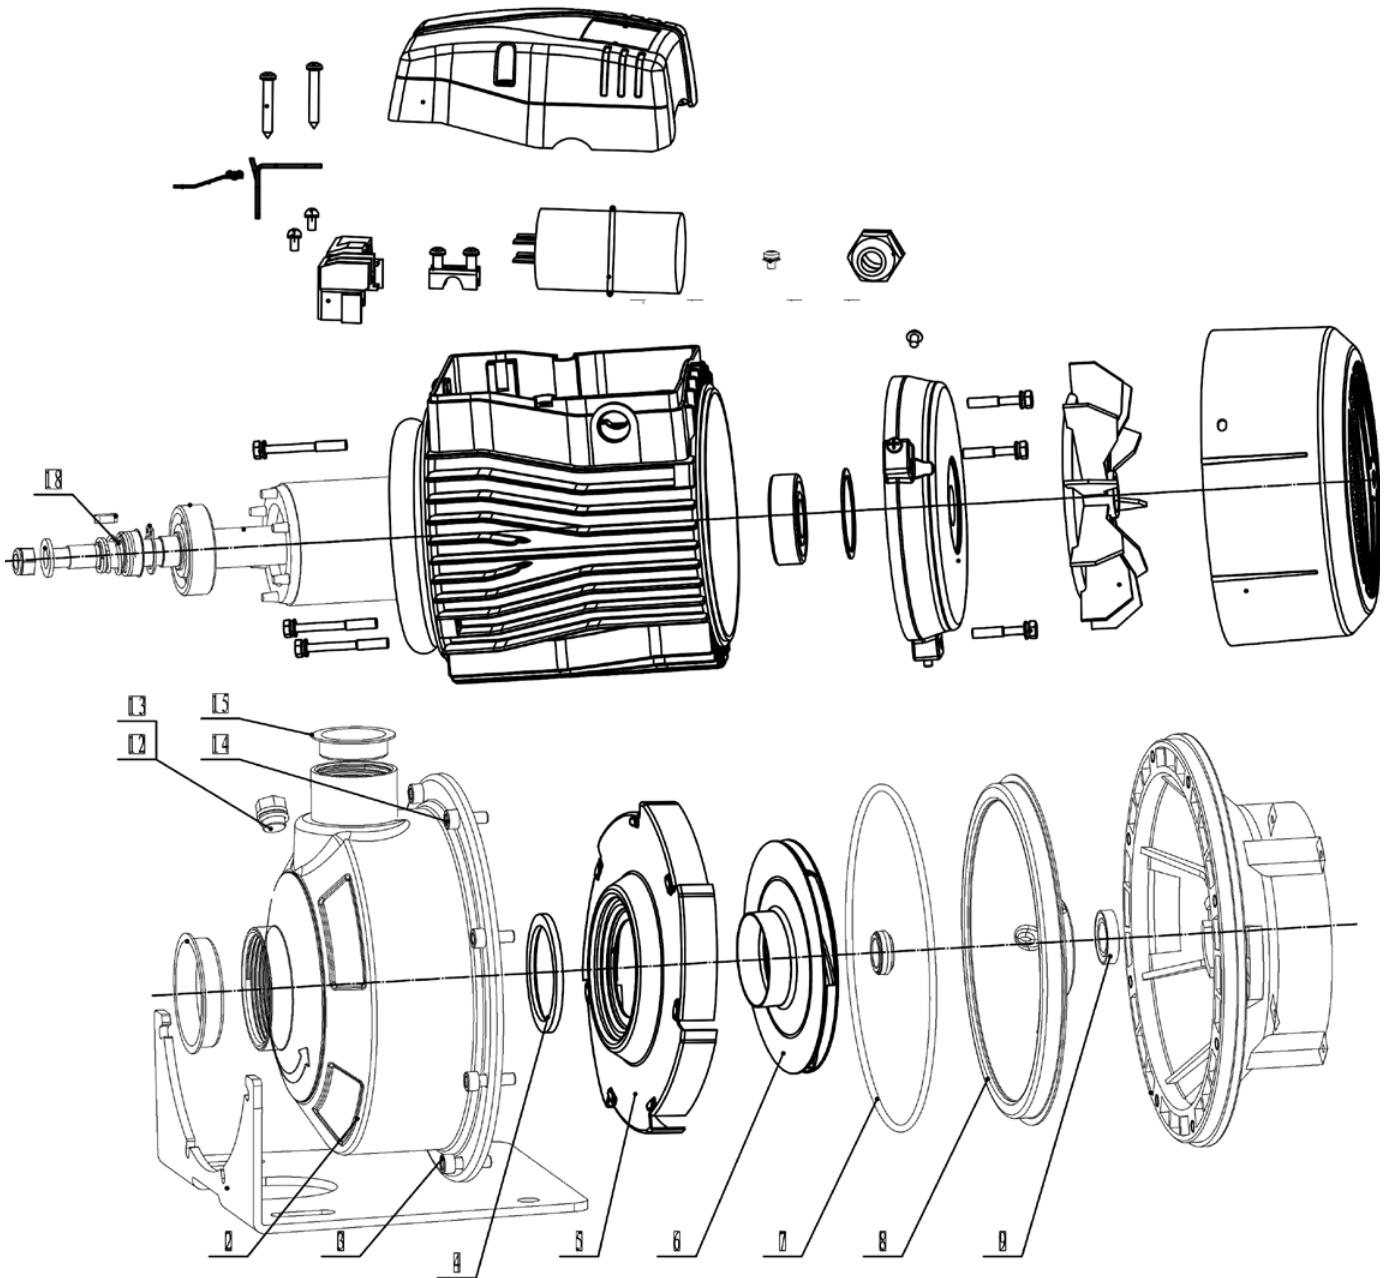

SSS Series

INDUSTRIAL

PARTS LIST TABLE

SSS Series

MODEL	SSS702	SSS2102	SSS2103	SSS3703
PART NUMBER	SSS702	SSS2102	SSS2103	SSS3703

KIT REFERENCE	REF NO.	COMPONENT DESCRIPTION	PART NUMBER		PART NUMBER		PART NUMBER		PART NUMBER	
DIFFUSER & IMPELLER KIT	6	IMPELLER	801909	1PC	801910	1PC	801911	1PC	801912	1PC
	5	DIFFUSER		1PC		1PC		1PC		1PC
CASING KIT	2	PUMP CASING	801913	1PC	801913	1PC	801914	1PC	801915	1PC
	3	SOCKET CAP		1PC		1PC		1PC		1PC
	15	SOCKET CAP		1PC		1PC		1PC		1PC
	13	ORING SEAL		1PC		1PC		1PC		1PC
	12	FILLING PLUG		1PC		1PC		1PC		1PC
SEAL & ORING KIT	4	RING SEAL	801916	1PC	801917	1PC	801918	1PC	801918	1PC
	6	ORING SEAL		1PC		1PC		1PC		1PC
	7	SEAL HOUSING		1PC		1PC		1PC		1PC
	9	FRAME WORK SEAL		1PC		1PC		1PC		1PC
	18	MECHANICAL SEAL		1PC		1PC		1PC		1PC
VITON SEAL KIT	4	FLOATING SEAL	801907	1PC	801908	1PC	801908	1PC	801908	1PC
	7	ORING		1PC		1PC		1PC		1PC
	13	ORING		1PC		1PC		1PC		1PC
	18	MECHANICAL SEAL		1PC		1PC		1PC		1PC